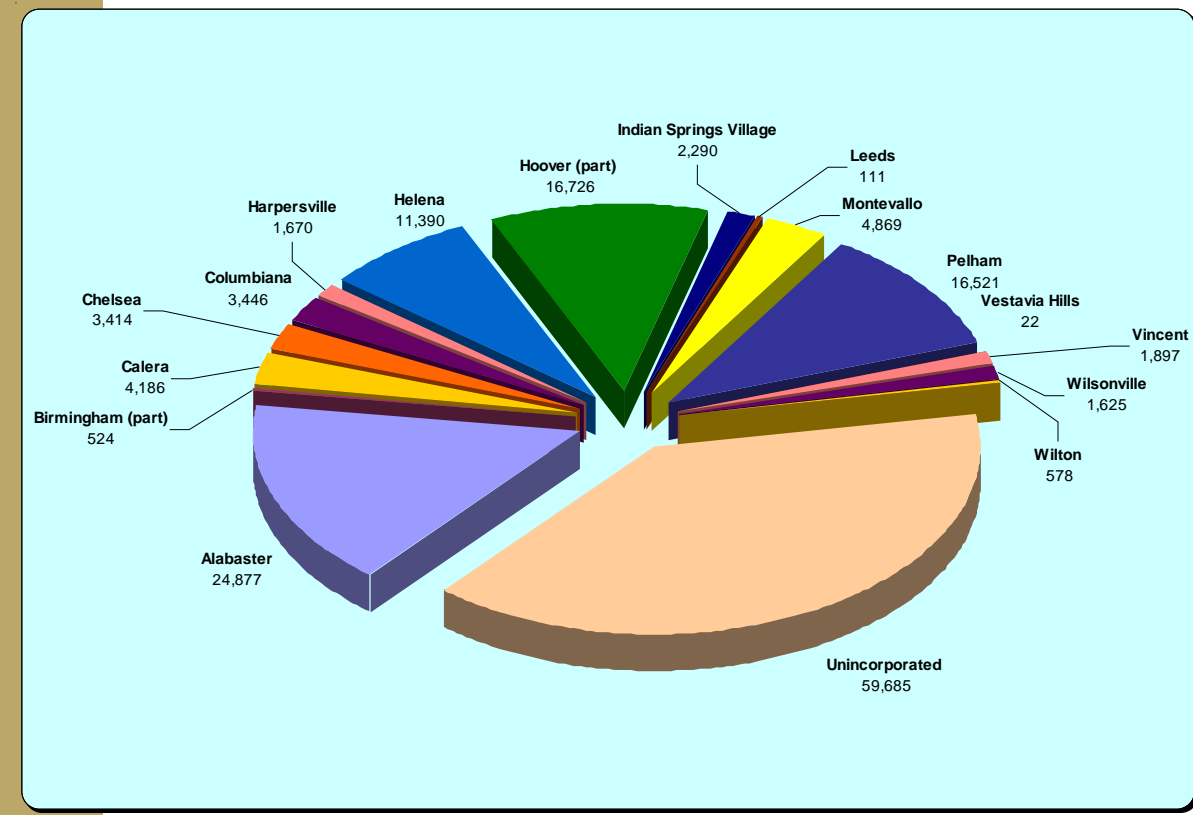

\Long Range Planning\Christie\graphic\2002 profile; November 2003

profiles

2002

General Demographic Information based on the 2002 estimates by the Population Estimates Division of the U.S. Census Bureau

Shelby County's
Population
153,832
the fastest growing and
sixth largest county in
Alabama

Population

Population has
increased by on
average
4,300
people a year...
...an increase of
over
44%
from 1990-2000

Alabaster
Largest
incorporated
area
2002

Male & Female (Percent of Total Population)

Race

Age (Percent of Total Population)

Comparisons

1990, 2000, 2002

	Population		
	2002	2000	1990
Alabama	4,486,508	4,447,100	4,040,587
Shelby County	153,832	143,293	99,358
Alabaster	24,877	22,619	14,732
Birmingham (part)	524	513	772
Calera (part)	4,186	3,079	2,136
Chelsea	3,414	2,949	1,329
Columbiana	3,446	3,316	2,968
Harpersville	1,670	1,620	772
Helena (part)	11,390	10,293	3,918
Hoover (part)	16,726	15,874	6,753
Indian Springs Village	2,290	2,225	1,115
Leeds (part)	111	102	115
Montevallo	4,869	4,825	4,239
Pelham	16,521	14,369	9,765
Vestavia Hills (part)	22	21	9
Vincent (part)	1,897	1,853	1,767
Wilsonville	1,625	1,551	1,185
Wilton	578	580	602