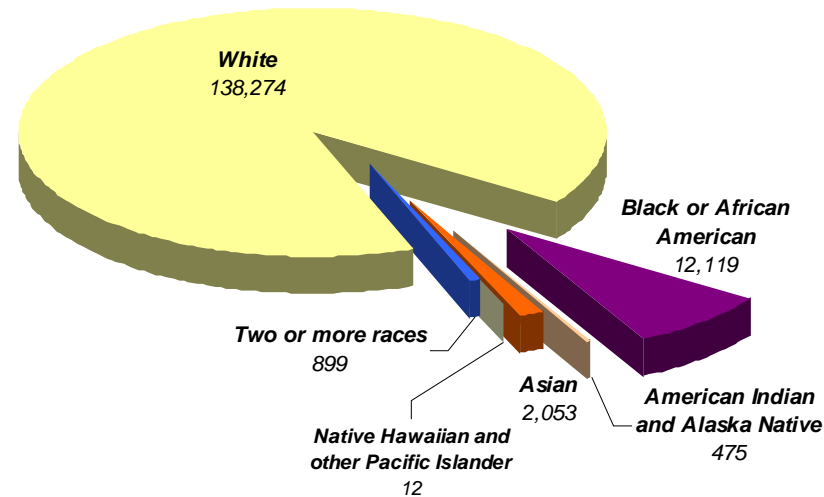

\Long Range Planning\Christie\graphic\2002 profile; November 2003

profiles

2002

General Demographic Information based on the 2002 estimates by the Population Estimates Division of the U.S. Census Bureau

Shelby County's
Population
153,832
the fastest growing and
sixth largest county in
Alabama

Population

Population has
increased by on
average
4,300
people a year...
...an increase of
over
44%
from 1990-2000

Alabaster
Largest
incorporated
area
2002

Male & Female (Percent of Total Population)

Race

Age (Percent of Total Population)

Comparisons

1990, 2000, 2002

	Population		
	2002	2000	1990
Alabama	4,486,508	4,447,100	4,040,587
Shelby County	153,832	143,293	99,358
Alabaster	24,877	22,619	14,732
Birmingham (part)	524	513	772
Calera (part)	4,186	3,079	2,136
Chelsea	3,414	2,949	1,329
Columbiana	3,446	3,316	2,968
Harpersville	1,670	1,620	772
Helena (part)	11,390	10,293	3,918
Hoover (part)	16,726	15,874	6,753
Indian Springs Village	2,290	2,225	1,115
Leeds (part)	111	102	115
Montevallo	4,869	4,825	4,239
Pelham	16,521	14,369	9,765
Vestavia Hills (part)	22	21	9
Vincent (part)	1,897	1,853	1,767
Wilsonville	1,625	1,551	1,185
Wilton	578	580	602