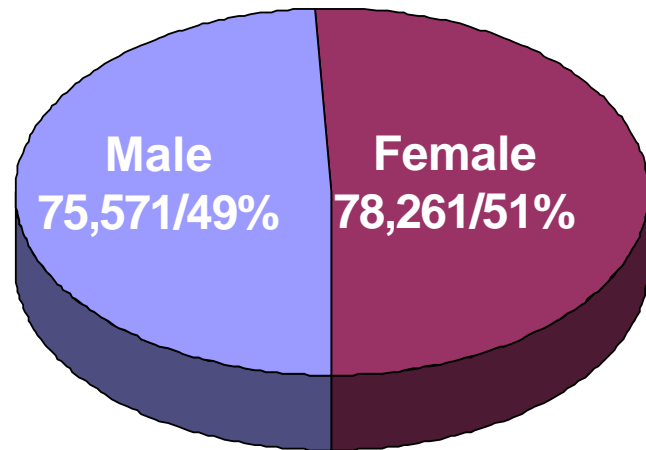

\Long Range Planning\Christie\graphic\2002 profile; November 2003

profiles

2002

General Demographic Information based on the 2002 estimates by the Population Estimates Division of the U.S. Census Bureau

Shelby County's
Population
153,832
the fastest growing and
sixth largest county in
Alabama

Population

Population has
increased by on
average
4,300
people a year...
...an increase of
over
44%
from 1990-2000

Alabaster
Largest
incorporated
area
2002

Male & Female (Percent of Total Population)

Race

Age (Percent of Total Population)

Comparisons

1990, 2000, 2002

	Population		
	2002	2000	1990
Alabama	4,486,508	4,447,100	4,040,587
Shelby County	153,832	143,293	99,358
Alabaster	24,877	22,619	14,732
Birmingham (part)	524	513	772
Calera (part)	4,186	3,079	2,136
Chelsea	3,414	2,949	1,329
Columbiana	3,446	3,316	2,968
Harpersville	1,670	1,620	772
Helena (part)	11,390	10,293	3,918
Hoover (part)	16,726	15,874	6,753
Indian Springs Village	2,290	2,225	1,115
Leeds (part)	111	102	115
Montevallo	4,869	4,825	4,239
Pelham	16,521	14,369	9,765
Vestavia Hills (part)	22	21	9
Vincent (part)	1,897	1,853	1,767
Wilsonville	1,625	1,551	1,185
Wilton	578	580	602