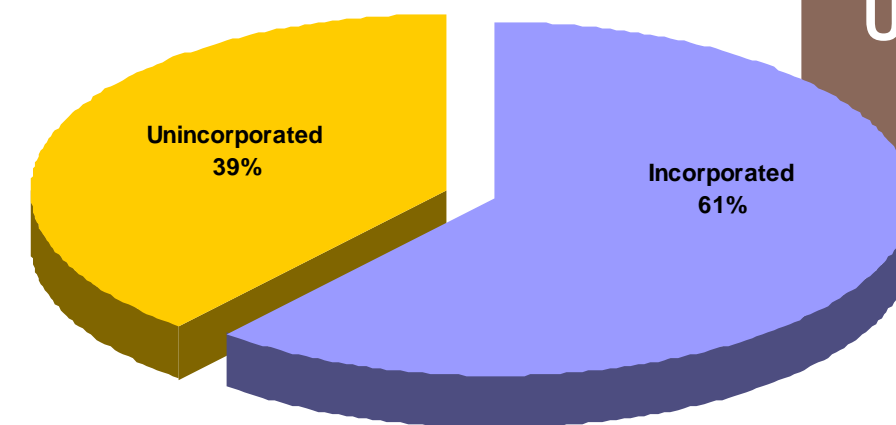

Unincorporated & Incorporated

	2002	2000	1990
Incorporated	94,147	85,789	52,177
Unincorporated	59,685	57,504	47,181