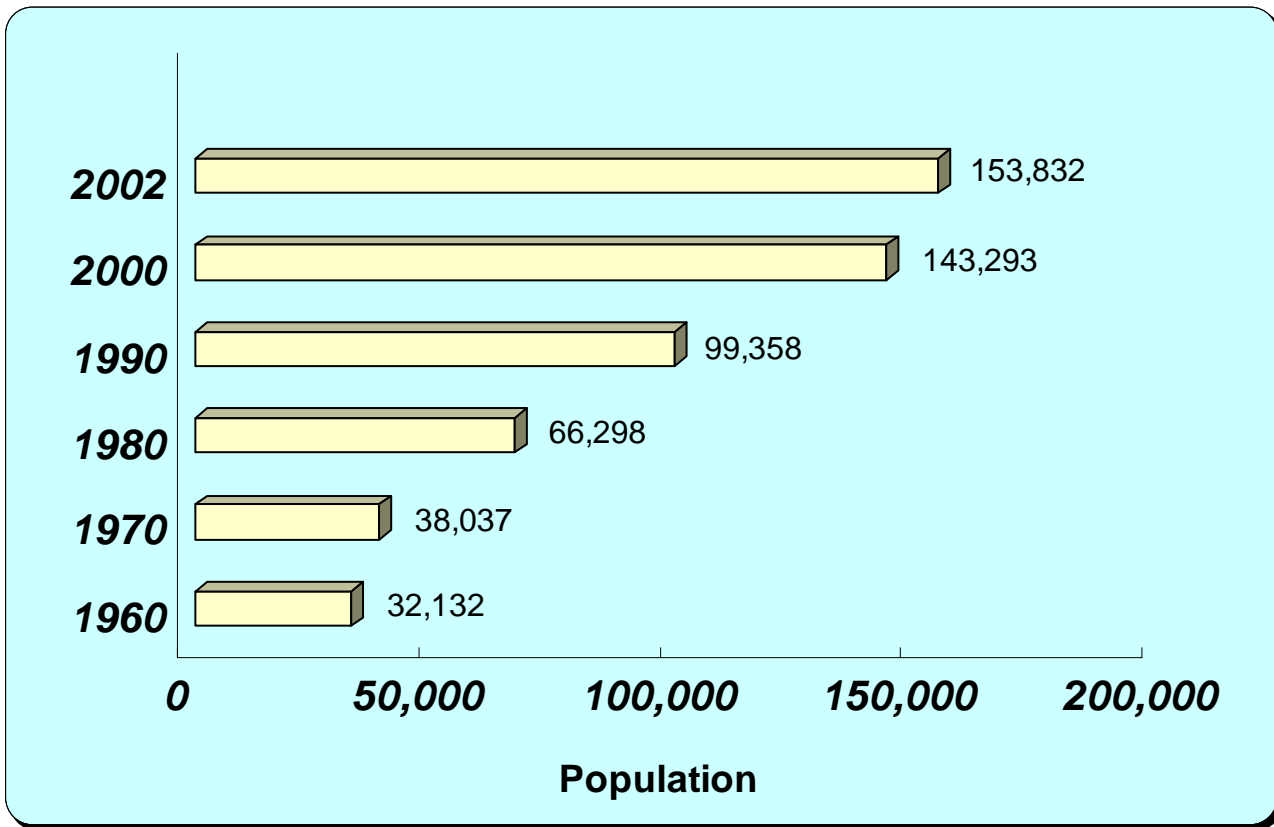

Historical Population