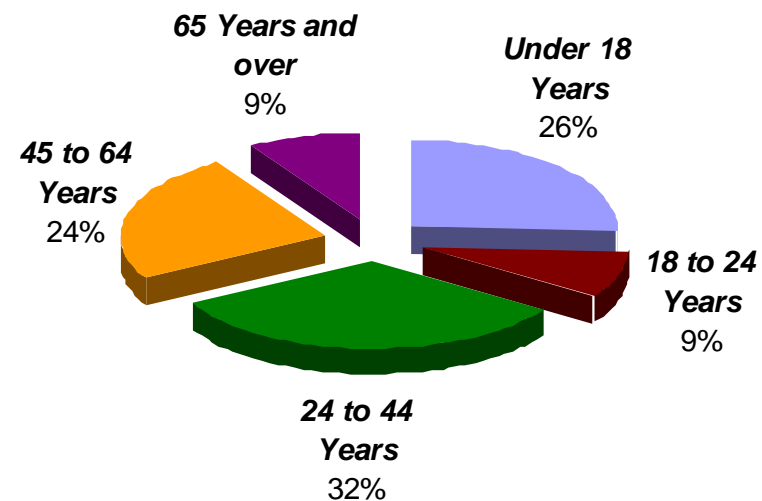

\Long Range Planning\Christie\graphic\2002 profile; November 2003

profiles

2002

General Demographic Information based on the 2002 estimates by the Population Estimates Division of the U.S. Census Bureau

Shelby County's
Population
153,832
the fastest growing and
sixth largest county in
Alabama

Population

Population has
increased by on
average
4,300
people a year...
...an increase of
over
44%
from 1990-2000

Alabaster
Largest
incorporated
area
2002

Male & Female (Percent of Total Population)

Race

Age (Percent of Total Population)

Comparisons

1990, 2000, 2002

	Population		
	2002	2000	1990
Alabama	4,486,508	4,447,100	4,040,587
Shelby County	153,832	143,293	99,358
Alabaster	24,877	22,619	14,732
Birmingham (part)	524	513	772
Calera (part)	4,186	3,079	2,136
Chelsea	3,414	2,949	1,329
Columbiana	3,446	3,316	2,968
Harpersville	1,670	1,620	772
Helena (part)	11,390	10,293	3,918
Hoover (part)	16,726	15,874	6,753
Indian Springs Village	2,290	2,225	1,115
Leeds (part)	111	102	115
Montevallo	4,869	4,825	4,239
Pelham	16,521	14,369	9,765
Vestavia Hills (part)	22	21	9
Vincent (part)	1,897	1,853	1,767
Wilsonville	1,625	1,551	1,185
Wilton	578	580	602