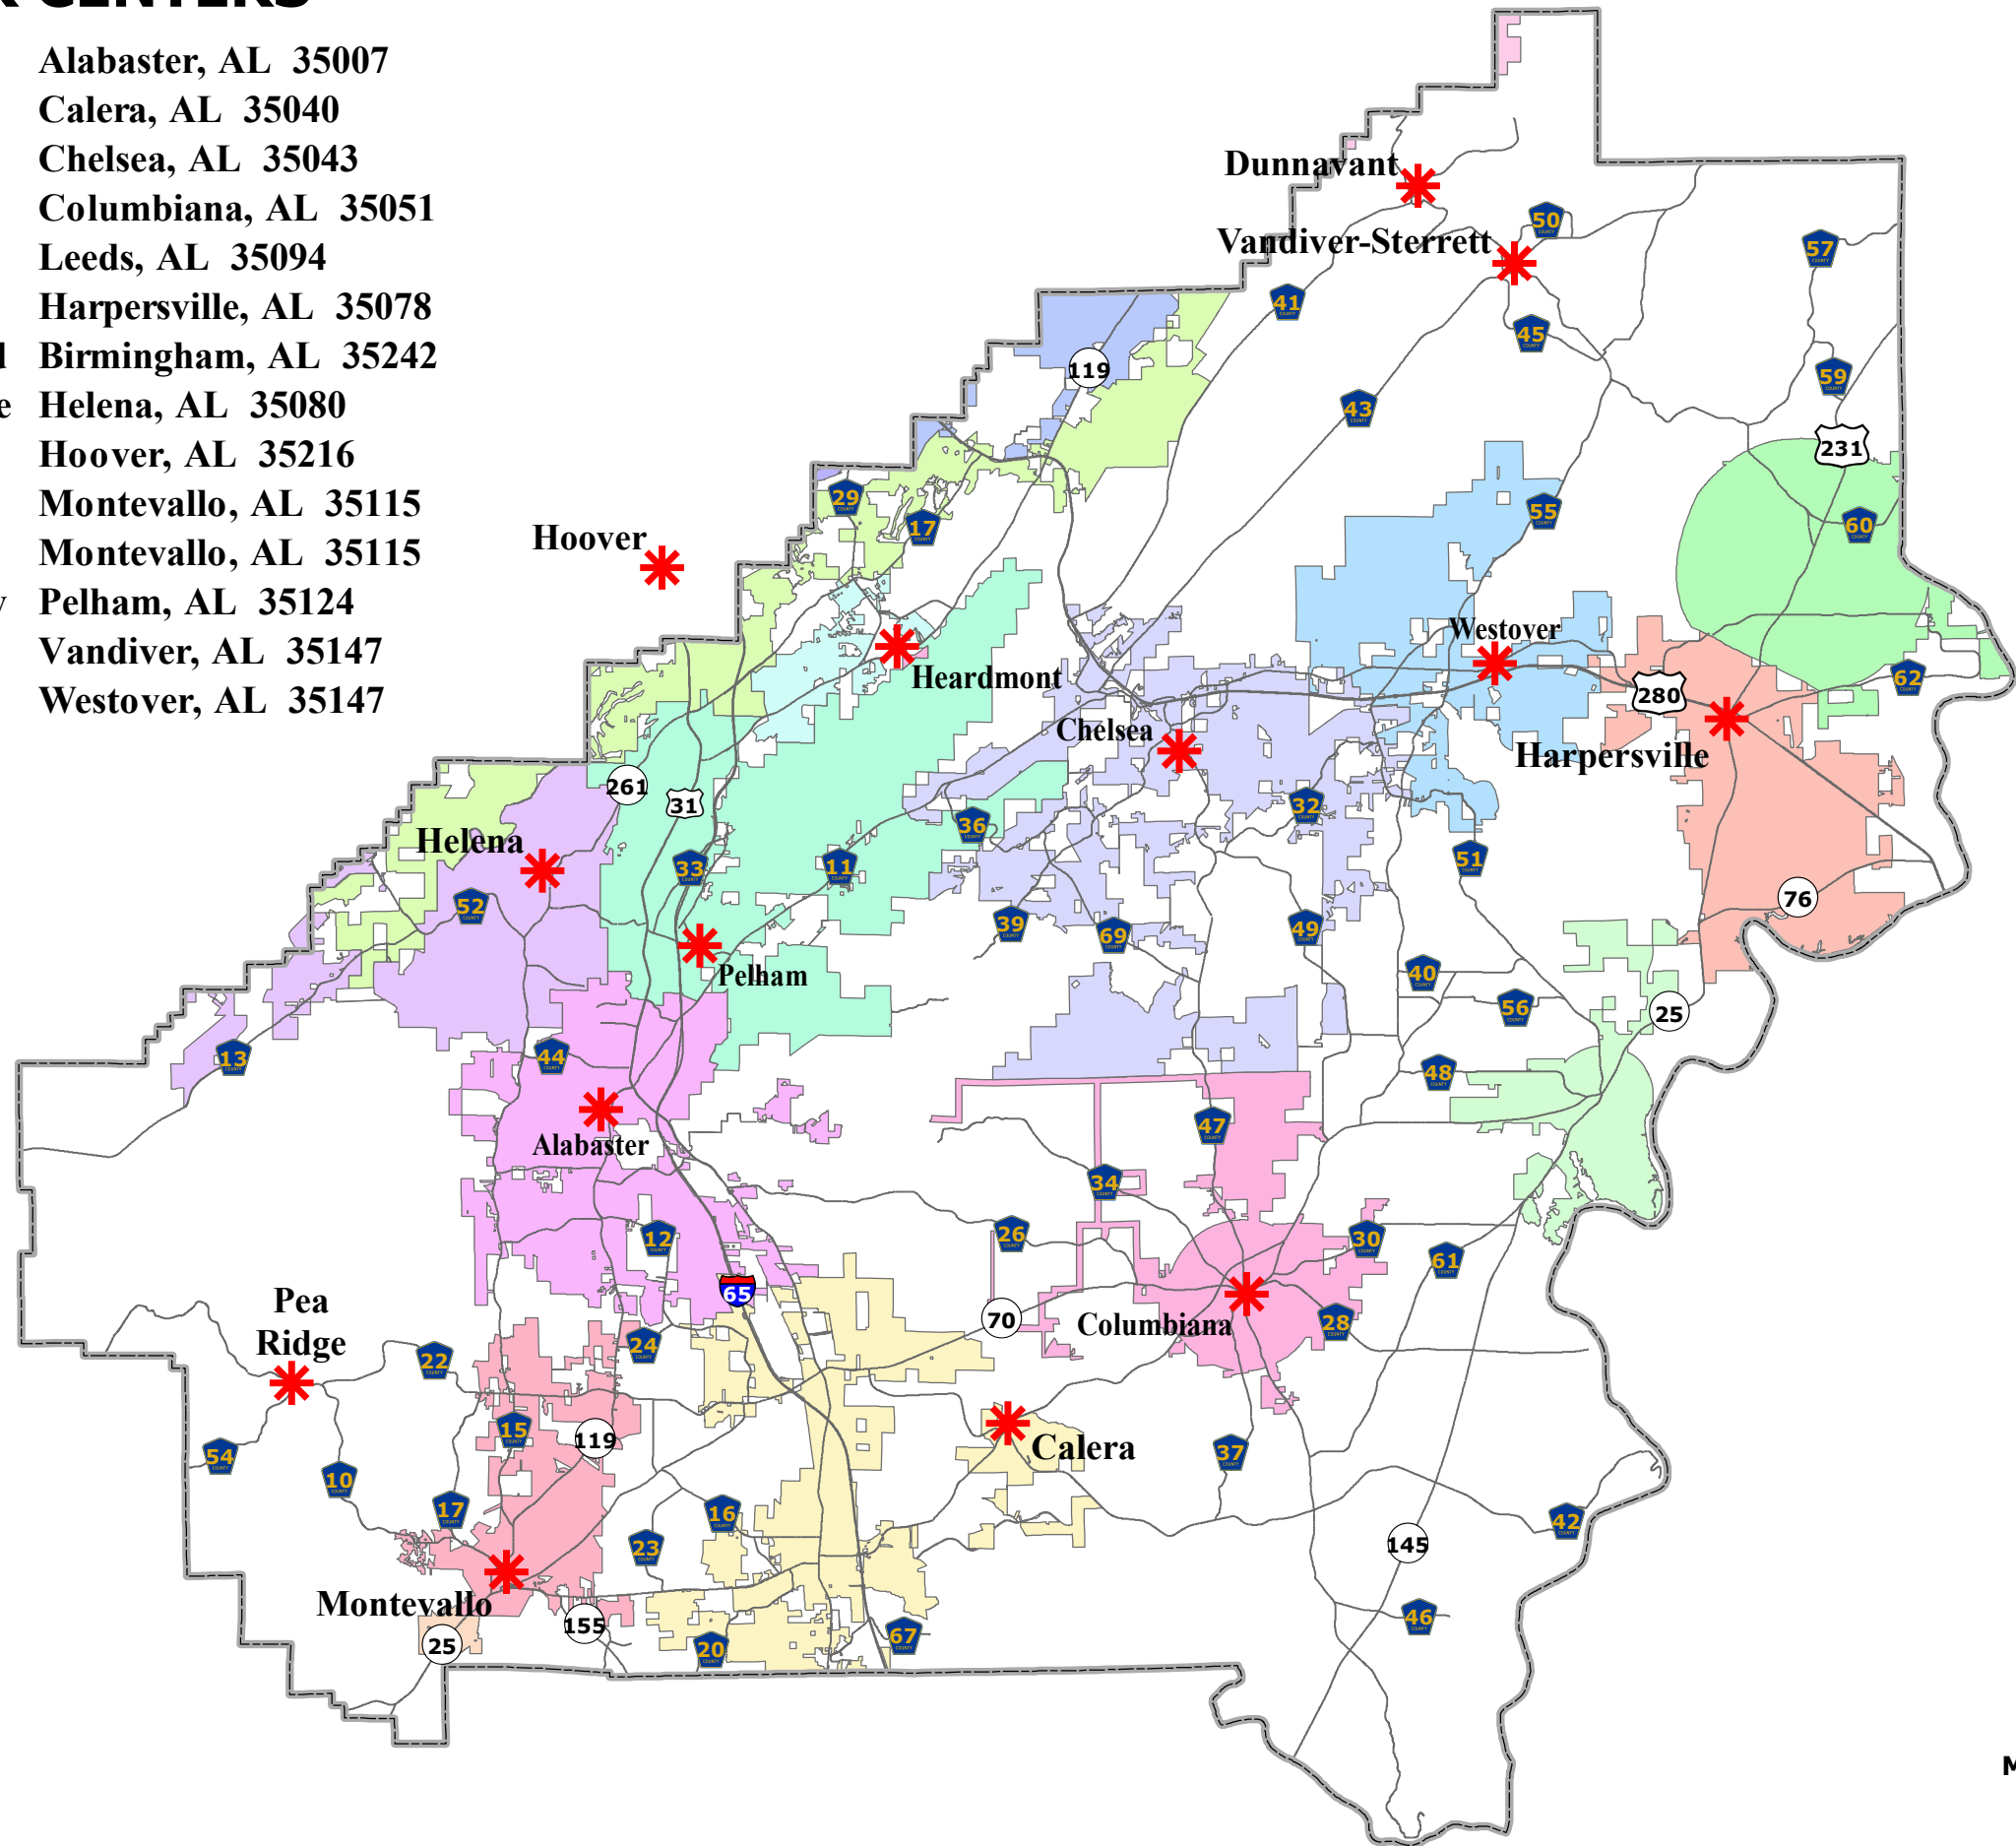

SHELBY COUNTY SENIOR CENTERS

Alabaster	1097 7th Street, SW	Alabaster, AL 35007
Calera	15863A Hwy 25	Calera, AL 35040
Chelsea	11101 Hwy 47	Chelsea, AL 35043
Columbiana	110 Mildred Street	Columbiana, AL 35051
Dunnavant	11690 Hwy 41	Leeds, AL 35094
Harpersville	39321 Hwy 25	Harpersville, AL 35078
Heardmont	5452 Cahaba Valley Road	Birmingham, AL 35242
Helena	110 Sports Complex Drive	Helena, AL 35080
Hoover	400 Municipal Drive	Hoover, AL 35216
Montevallo	434 Vine Street	Montevallo, AL 35115
Pea Ridge	6161 Hwy 10	Montevallo, AL 35115
Pelham	50 Racquet Club Parkway	Pelham, AL 35124
Vandiver-Sterrett	12205 Hwy 43	Vandiver, AL 35147
Westover	3312 Westover Road	Westover, AL 35147

MUNICIPALITY

- Alabaster
- Birmingham
- Calera
- Chelsea
- Columbiana
- Harpersville
- Helena
- Hoover
- Indian Springs Village
- Leeds
- Montevallo
- Pelham
- Vestavia Hills
- Vincent
- Westover
- Wilsonville
- Wilton

N

MAP IS NOT TO SCALE

MAP PRODUCED
APRIL 21, 2021