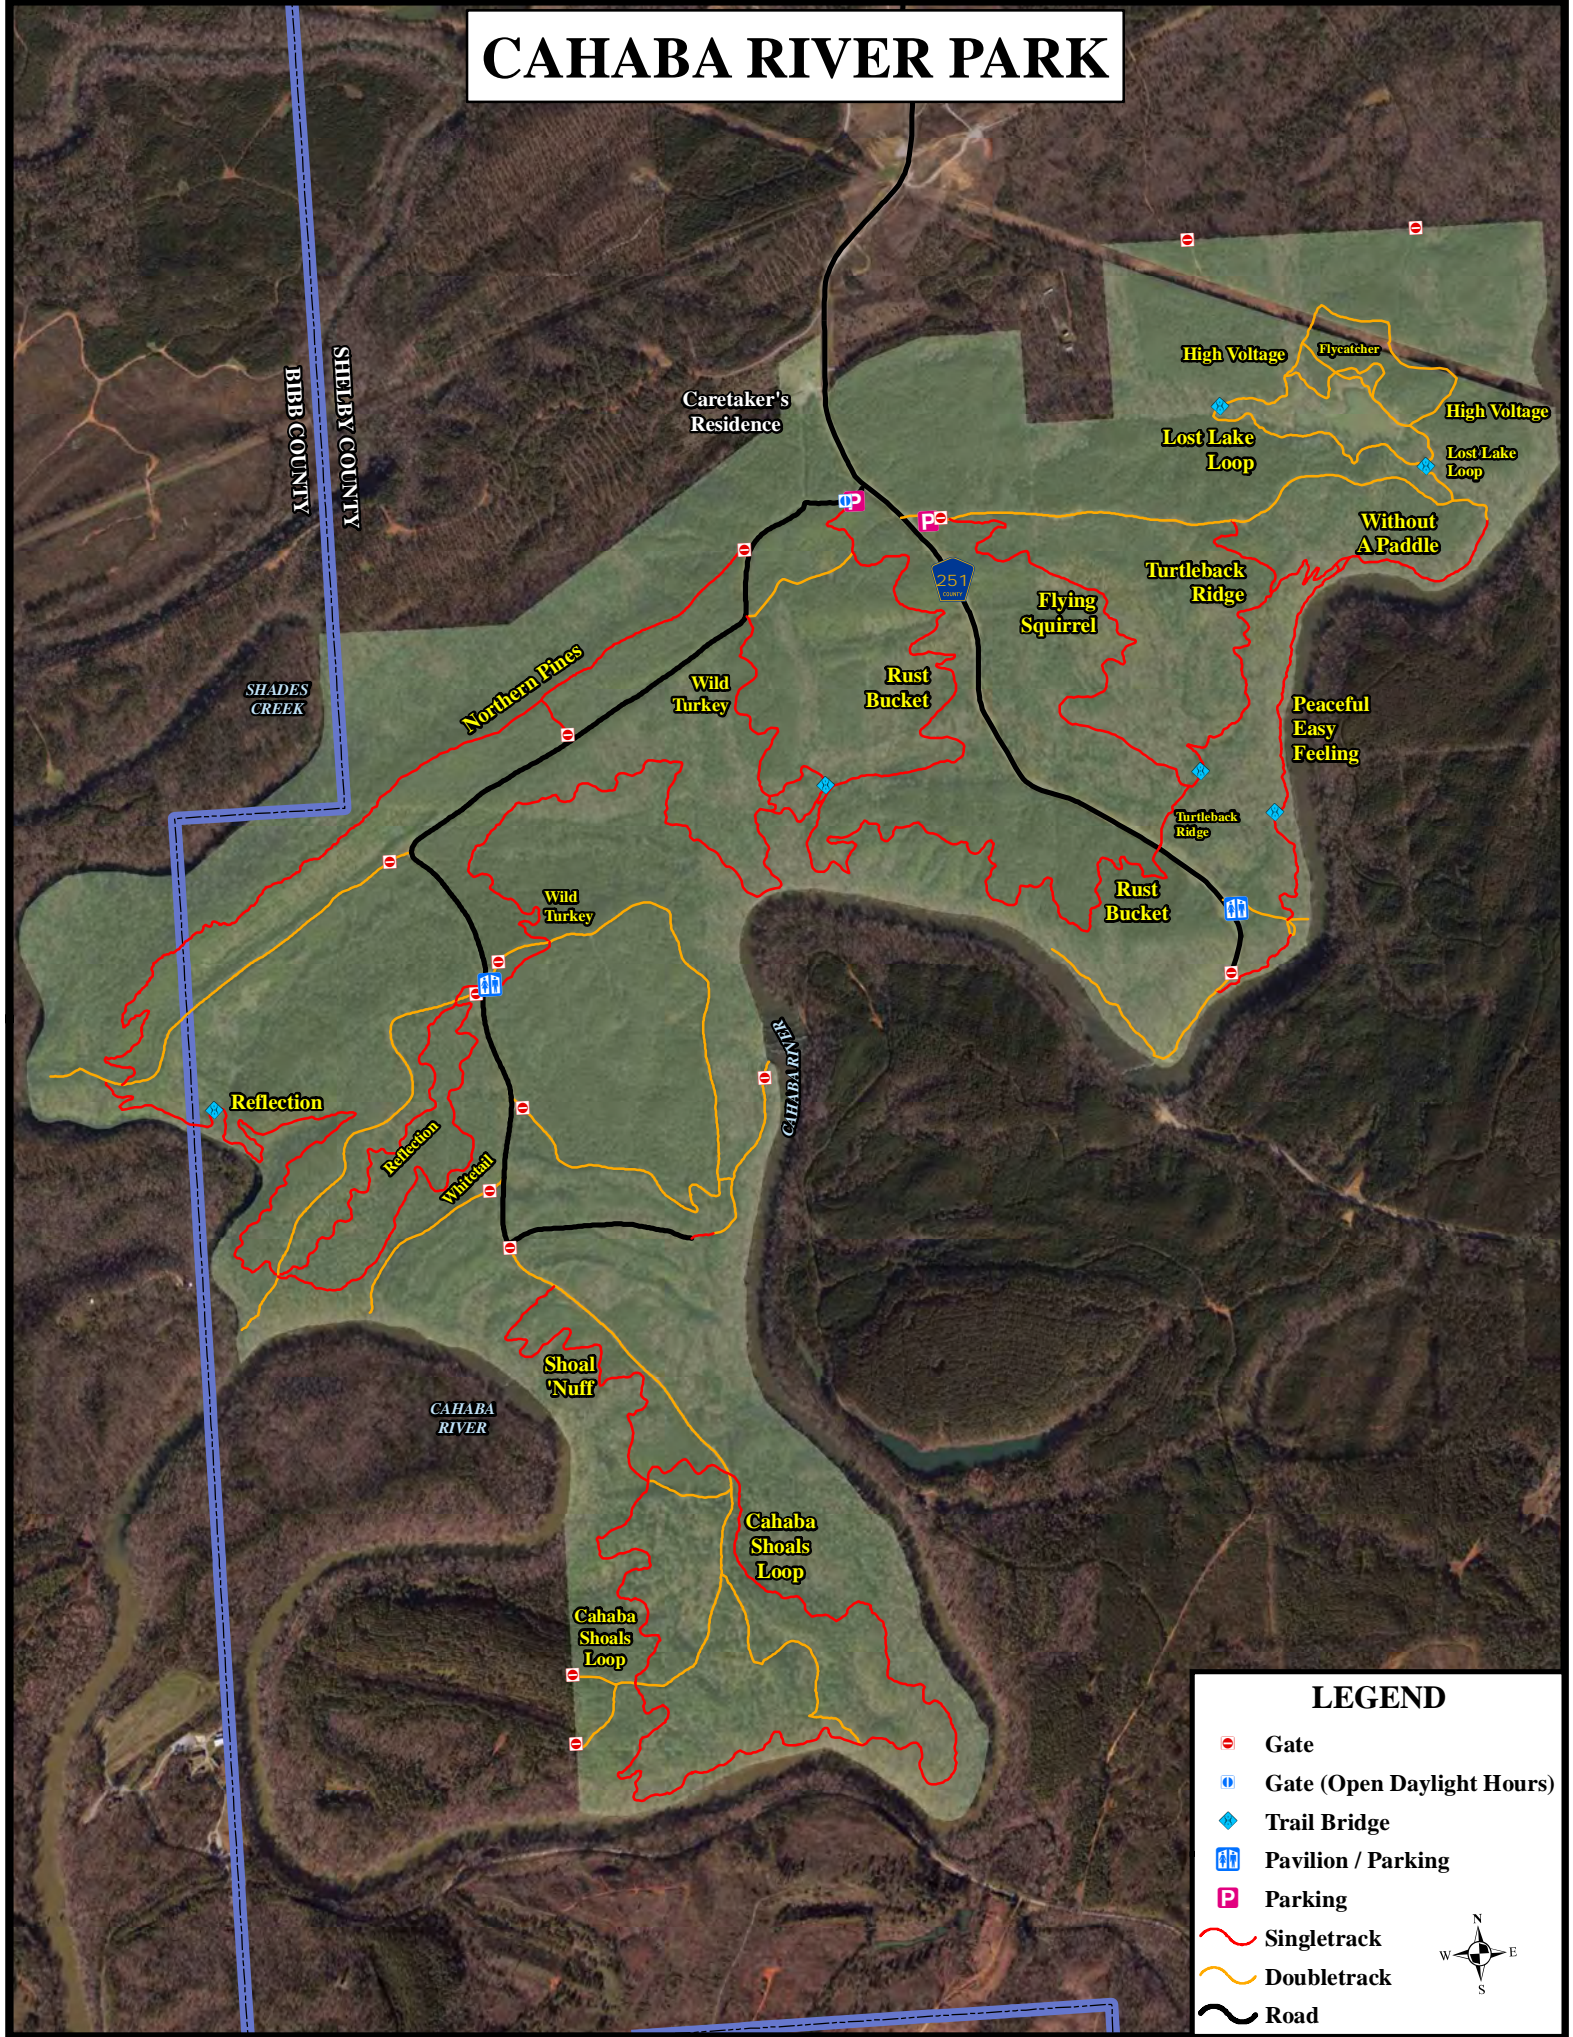

CAHABA RIVER PARK

LEGEND

- Gate
- Gate (Open Daylight Hours)
- Trail Bridge
- Pavilion / Parking
- Parking
- Singletrack
- Doubletrack
- Road